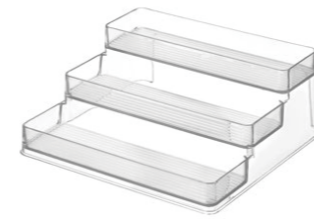

**STORAGE BIN
SA-0902E**
30×11×13cm

**STORAGE BIN
SA-0903E**
35×12.5×6.8cm

**STORAGE BIN
SA-0904E**
35×12.5×13cm

**WINE HOLDER
SA-0479**
20.5×10×10.2cm

**WINE HOLDER
SA-0666**
20×11.8×10.5cm

**WINE HOLDER
SA-0667**
20×14×13.3cm

**STORAGE BIN
SA-0905E**
30×22×6.8cm

**STORAGE BIN
SA-0906E**
30×22×13cm

**STORAGE BIN
SA-0907E**
35×25×6.8cm

**STORAGE BIN
SA-0908E**
35×25×13cm

**CLEAR 2 COMPARTMENT
SA-0655**
21×21×10.5cm

**CLEAR 3 COMPARTMENT
SA-0656**
30×21×10.5cm

**STORAGE BIN
SA-0901**
30×11×6.8cm

**STORAGE BIN
SA-0902**
30×11×13cm

**STORAGE BIN
SA-0903**
35×12.5×6.8cm

**STORAGE BIN
SA-0904**
35×12.5×13cm

**STORAGE BIN
SA-0905**
30×22×6.8cm

**STORAGE BIN
SA-0906**
30×22×13cm

**STORAGE BIN
SA-0907**
35×25×6.8cm

**STORAGE BIN
SA-0908**
35×25×13cm

FRIDGE ORGANIZER
SA-0661
25×23.5×10.5cm

3 TIER PANTRY ORGANIZER
SA-0710
26.3×23.8×8.3cm

3 TIER PANTRY ORGANIZER
SA-0711
26.3×23.8×8.3cm