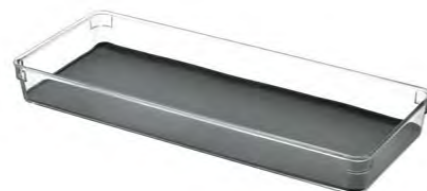

SA-0475

16×16×4.7cm

NON-SLIP DRAWER BIN

SA-0474

23.7×16×4.7cm

NON-SLIP DRAWER BIN

SA-0473

40×16×4.7cm