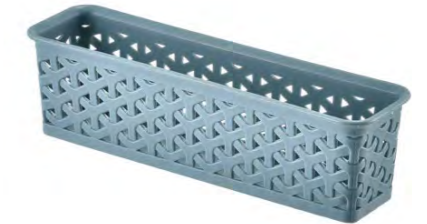

STORAGE BASKET WITH LID
SA-9703L
35×29×14cm

STORAGE BASKET WITH LID
SA-9704L
35×29×23cm

WOVEN BASKET SET OF 10
SA-9051
 35×29×14.5cm

- 10×10×6cm 2PCS
- 12.3×12.3×6cm 2PCS
- 18.4×9.4×6cm 2PCS
- 25×9.9×6cm 2PCS
- 34×28.5×6cm
- 35×29×13.5cm

WOVEN STORAGE BASKET
SA-9015
 10×10×6cm

WOVEN STORAGE BASKET
SA-9016
 12.3×12.3×6cm

WOVEN STORAGE BASKET
SA-9017
 18×9.4×6cm

WOVEN STORAGE BASKET
SA-9018
 25×9.9×6cm

WOVEN STORAGE BASKET
SA-9019
 35×29×6cm

STORAGE BASKET
SA-9008
 23×6×6.4cm

WOVEN BASKET SET OF 9
SA-9752
 34.5×28.5×6.8cm

- 10×10×6cm 2PCS
- 12.3×12.3×6cm 2PCS
- 18.4×9.4×6cm 2PCS
- 25×9.9×6cm 2PCS
- 34×28.5×6cm

BASKET WITH HOOK
SA-9000
 23.7×17.5×12.5cm